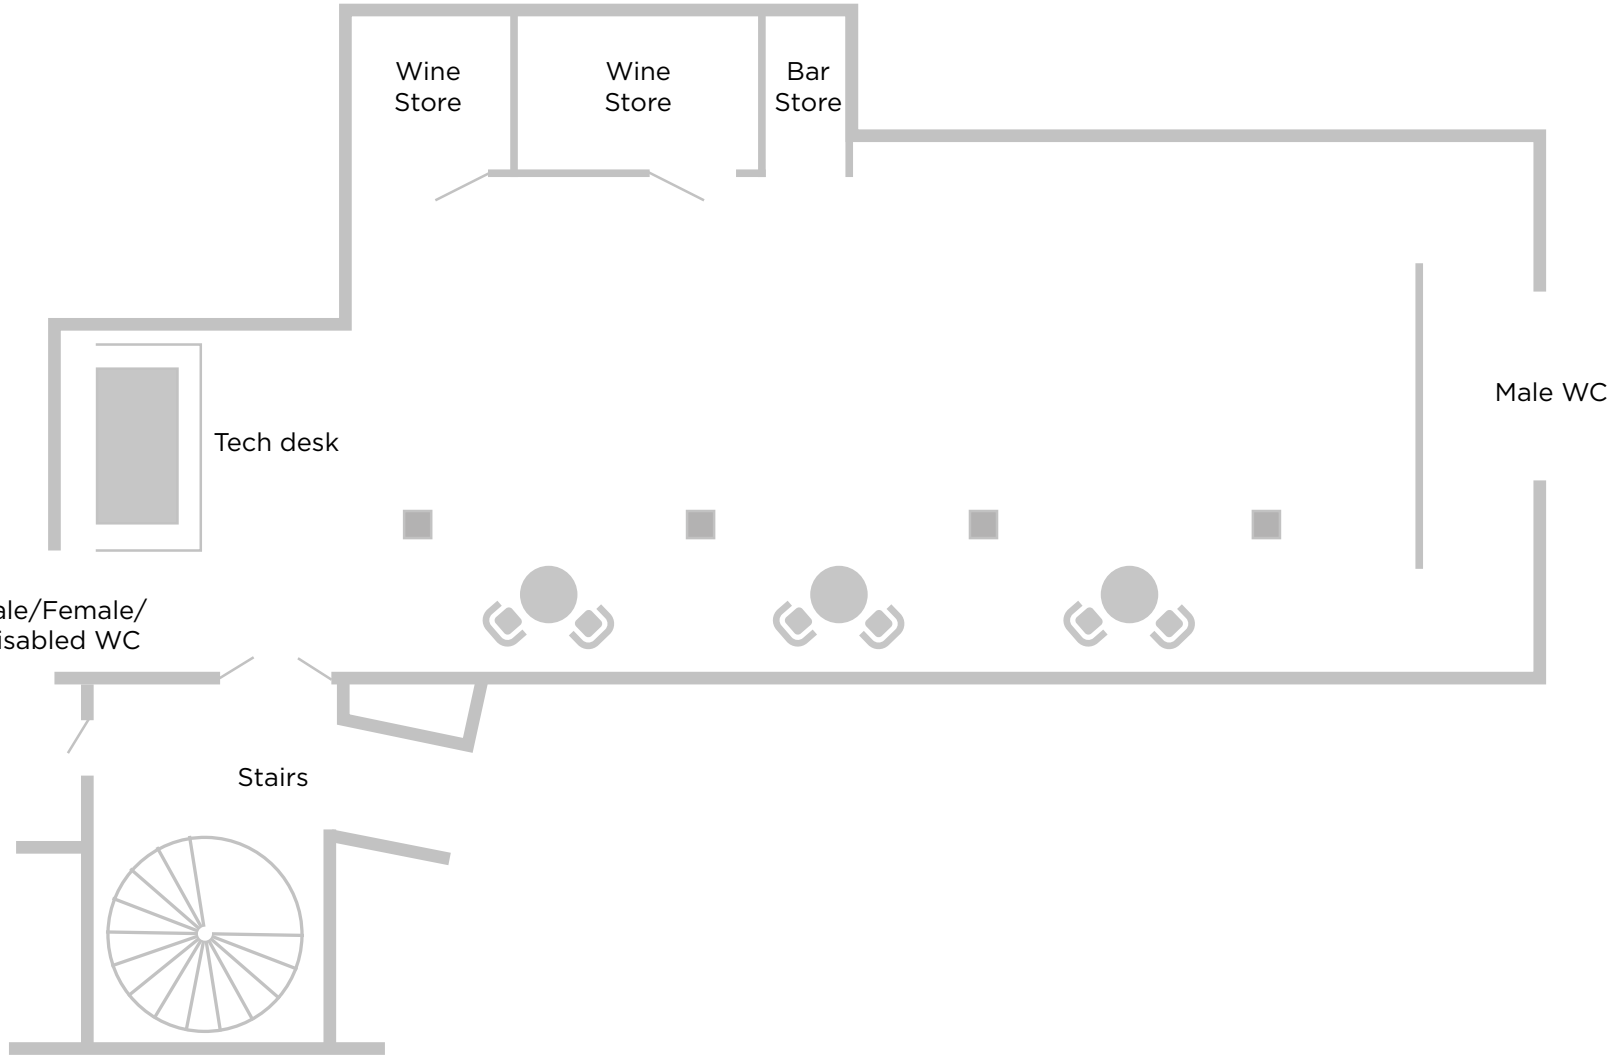

Window overlooking  
Leadenhall Market

Window overlooking  
Main Hall

Bar Servery

Stairs to Main Hall and  
The Grace Below

**GRACE HALL**  
LEADENHALL

Director's Observatory - Standing  
Based on 80 guests

Window overlooking  
Leadenhall Market

Window overlooking  
Main Hall

Bar Servery

Stairs to Main Hall and  
The Grace Below

**GRACE HALL**  
LEADENHALL

Director's Observatory - Seated Dinner  
Based on 40 guests

The Archives - Theatre  
Based on 25 guests

**GRACE HALL**  
LEADENHALL

The Grace Below - Seated Dinner  
Based on 30 guests

**GRACE HALL**  
LEADENHALL

The Grace Below - Standing  
Based on 120 guests

**GRACE HALL**  
LEADENHALL

The Grace Below - Theatre  
Based on 30 guests

**GRACE HALL**  
LEADENHALL

The Grace Below - Banquet/Boardroom  
Based on 34 guests