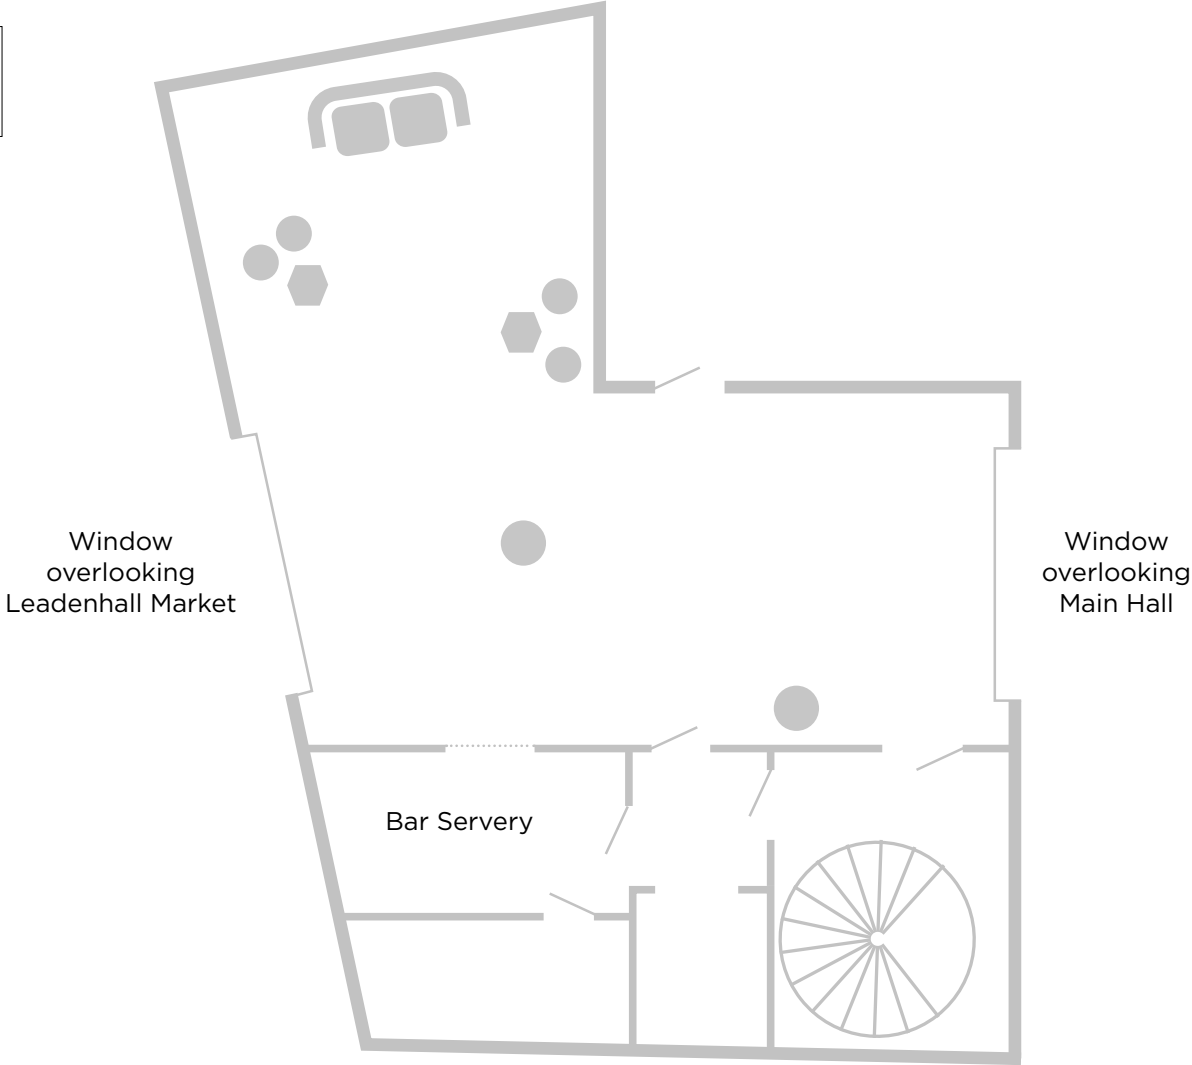

**GRACE HALL**  
LEADENHALL

Main Hall - Cabaret  
Based on 64 guests

**GRACE HALL**  
LEADENHALL

Main Hall - Seated  
Based on 100 guests

**GRACE HALL**  
LEADENHALL

Main Hall - Theatre  
Based on 100 guests

**GRACE HALL**  
LEADENHALL

Main Hall - Banquet  
Based on 80 guests

**GRACE HALL**  
LEADENHALL

Main Hall - Standing  
Based on 350 guests

**GRACE HALL**  
LEADENHALL

Director's Observatory - Theatre  
Based on 25 guests

Window overlooking  
Leadenhall Market

Window overlooking  
Main Hall

Bar Servery

Stairs to Main Hall and  
The Grace Below

**GRACE HALL**  
LEADENHALL

Director's Observatory - Standing  
Based on 80 guests

Window overlooking  
Leadenhall Market

Window overlooking  
Main Hall

Bar Servery

Stairs to Main Hall and  
The Grace Below

**GRACE HALL**  
LEADENHALL

Director's Observatory - Seated Dinner  
Based on 40 guests