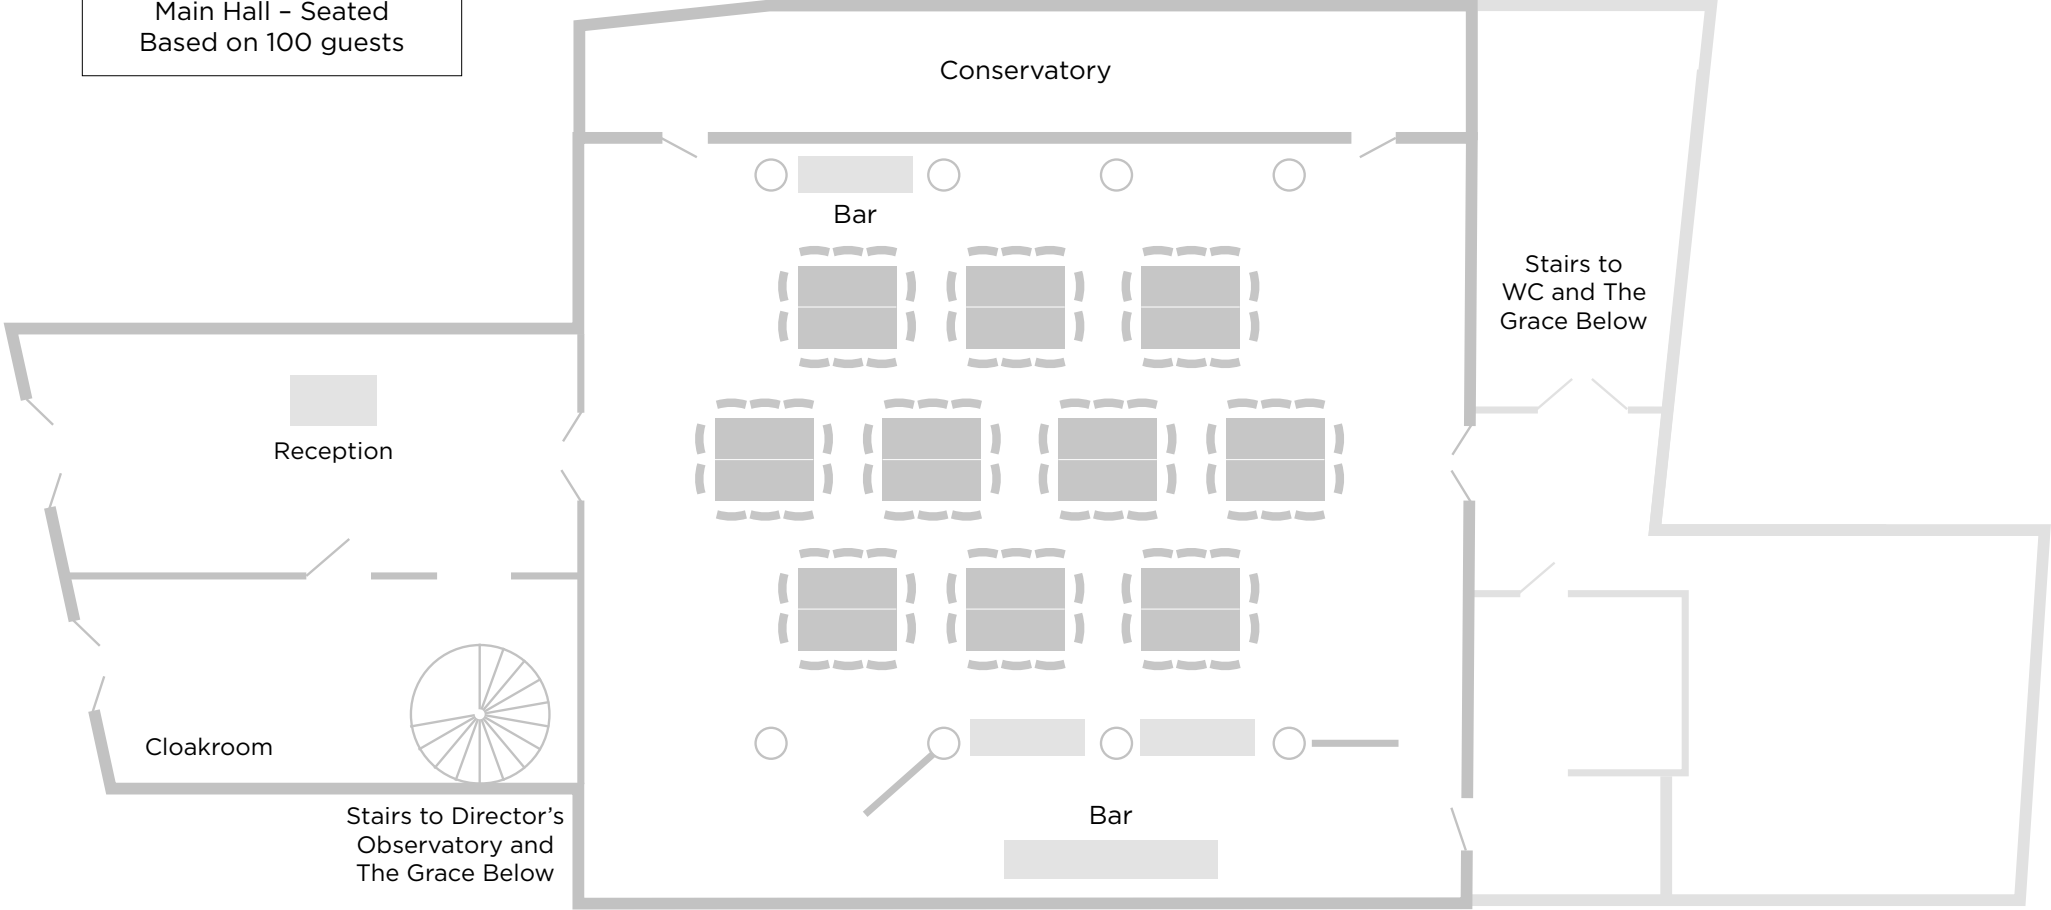

**GRACE HALL**  
LEADENHALL

Main Hall - Cabaret  
Based on 64 guests

**GRACE HALL**  
LEADENHALL

Main Hall - Seated  
Based on 100 guests

**GRACE HALL**  
LEADENHALL

Main Hall - Theatre  
Based on 100 guests

**GRACE HALL**  
LEADENHALL

Main Hall - Banquet  
Based on 80 guests

**GRACE HALL**  
LEADENHALL

Main Hall - Standing  
Based on 350 guests

**GRACE HALL**  
LEADENHALL

Director's Observatory - Theatre  
Based on 25 guests

Window overlooking  
Leadenhall Market

Window overlooking  
Main Hall

Bar Servery

Stairs to Main Hall and  
The Grace Below

**GRACE HALL**  
LEADENHALL

Director's Observatory - Standing  
Based on 80 guests

Window overlooking  
Leadenhall Market

Window overlooking  
Main Hall

Bar Servery

Stairs to Main Hall and  
The Grace Below

**GRACE HALL**  
LEADENHALL

Director's Observatory - Seated Dinner  
Based on 40 guests