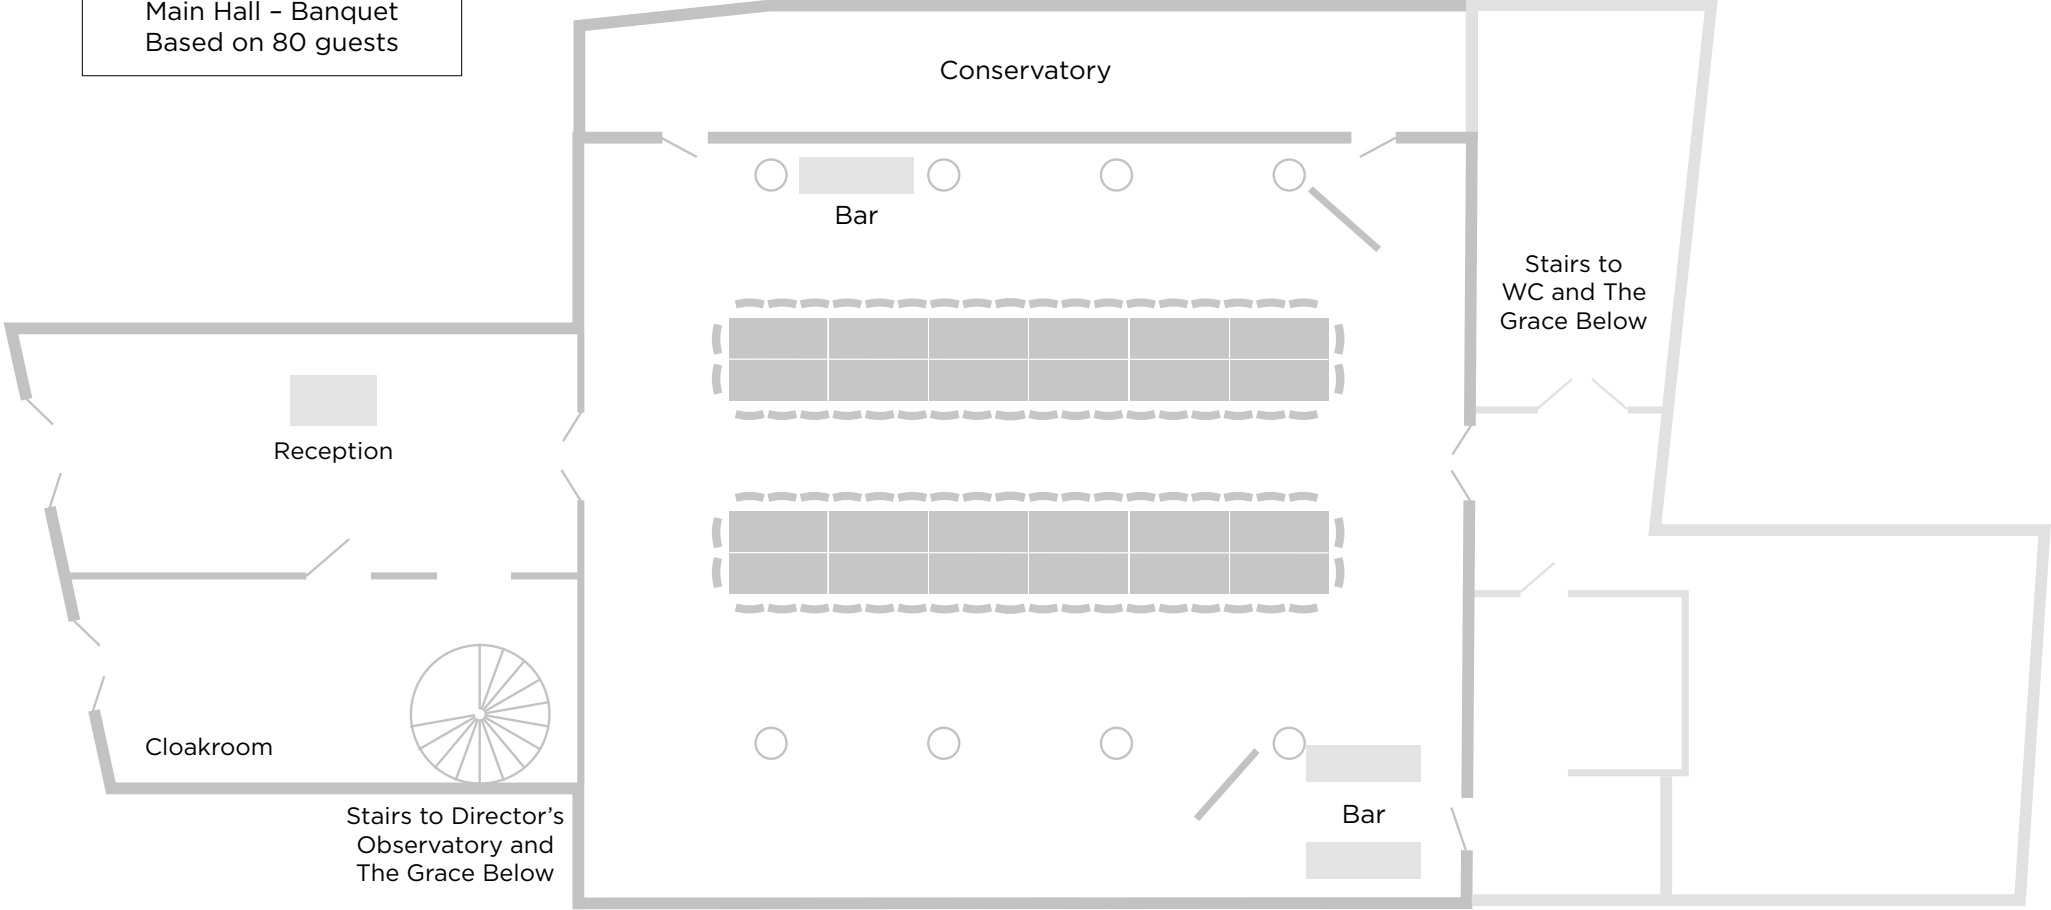

**GRACE HALL**  
LEADENHALL

Main Hall - Cabaret  
Based on 64 guests

**GRACE HALL**  
LEADENHALL

Main Hall - Seated  
Based on 100 guests

**GRACE HALL**  
LEADENHALL

Main Hall - Theatre  
Based on 100 guests

**GRACE HALL**  
LEADENHALL

Main Hall - Banquet  
Based on 80 guests

**GRACE HALL**  
LEADENHALL

Main Hall - Standing  
Based on 350 guests

**GRACE HALL**  
LEADENHALL

Director's Observatory - Theatre  
Based on 25 guests

Window overlooking  
Leadenhall Market

Window overlooking  
Main Hall

Bar Servery

Stairs to Main Hall and  
The Grace Below

**GRACE HALL**  
LEADENHALL

Director's Observatory - Standing  
Based on 80 guests

Window overlooking  
Leadenhall Market

Window overlooking  
Main Hall

Bar Servery

Stairs to Main Hall and  
The Grace Below

**GRACE HALL**  
LEADENHALL

Director's Observatory - Seated Dinner  
Based on 40 guests