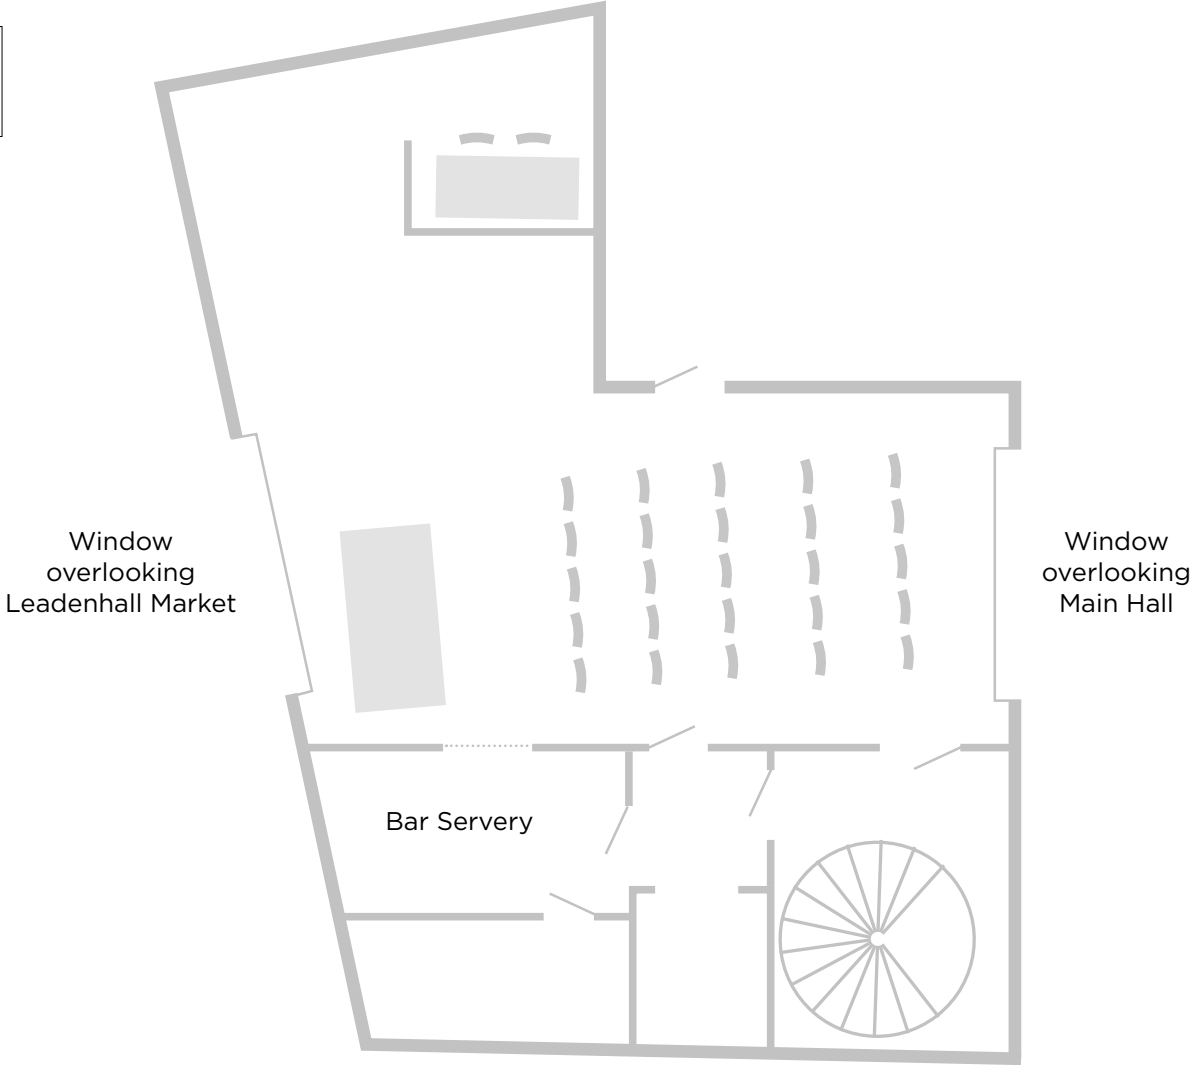

**GRACE HALL**  
LEADENHALL

Main Hall - Cabaret  
Based on 64 guests

**GRACE HALL**  
LEADENHALL

Main Hall - Seated  
Based on 100 guests

**GRACE HALL**  
LEADENHALL

Main Hall - Theatre  
Based on 100 guests

**GRACE HALL**  
LEADENHALL

Main Hall - Banquet  
Based on 80 guests

**GRACE HALL**  
LEADENHALL

Main Hall - Standing  
Based on 350 guests

**GRACE HALL**  
LEADENHALL

Director's Observatory - Theatre  
Based on 25 guests

Window overlooking  
Leadenhall Market

Window overlooking  
Main Hall

Bar Servery

Stairs to Main Hall and  
The Grace Below

**GRACE HALL**  
LEADENHALL

Director's Observatory - Standing  
Based on 80 guests

Window overlooking  
Leadenhall Market

Window overlooking  
Main Hall

Bar Servery

Stairs to Main Hall and  
The Grace Below

**GRACE HALL**  
LEADENHALL

Director's Observatory - Seated Dinner  
Based on 40 guests