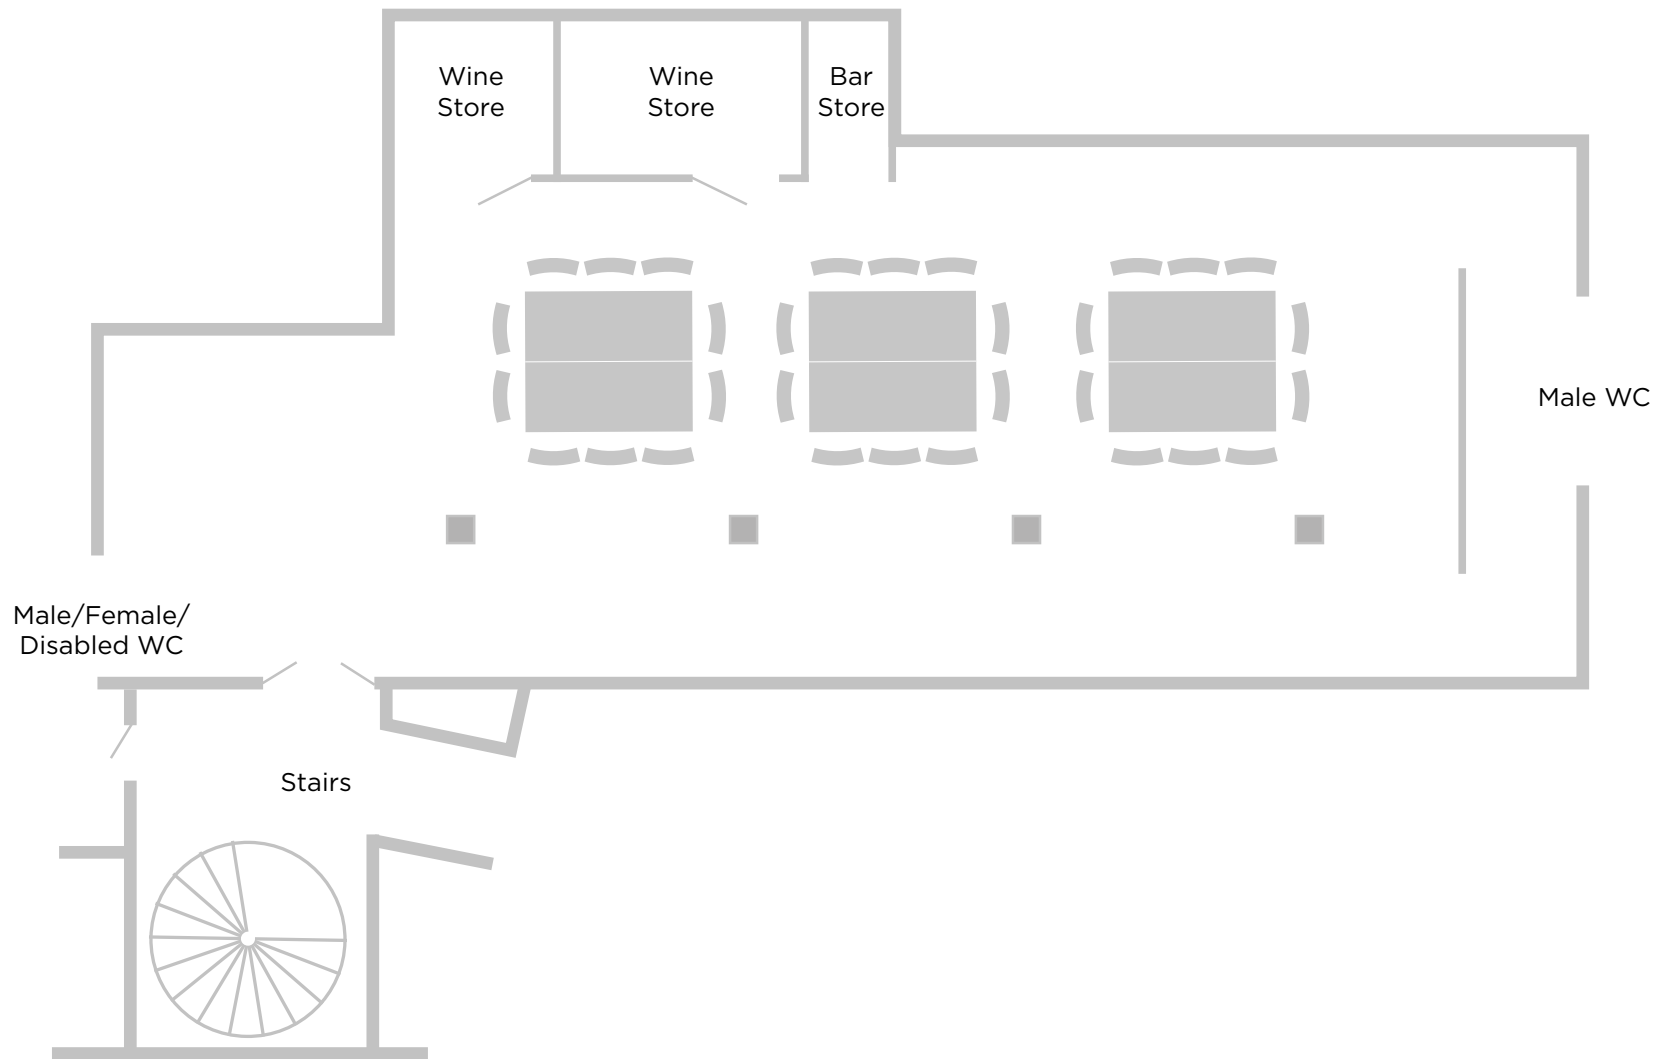

Window overlooking  
Leadenhall Market

Window overlooking  
Main Hall

Bar Servery

Stairs to Main Hall and  
The Grace Below

**GRACE HALL**  
LEADENHALL

Director's Observatory - Standing  
Based on 80 guests

Window overlooking  
Leadenhall Market

Window overlooking  
Main Hall

Bar Servery

Stairs to Main Hall and  
The Grace Below

**GRACE HALL**  
LEADENHALL

Director's Observatory - Seated Dinner  
Based on 40 guests

Stairs to Main Hall and  
The Grace Below

**GRACE HALL**  
LEADENHALL

The Archives - Standing  
Based on 60 guests

**GRACE HALL**  
LEADENHALL

The Archives - Banquet/Boardroom  
Based on 16 guests

**GRACE HALL**  
LEADENHALL

The Archives - Theatre  
Based on 25 guests

**GRACE HALL**  
LEADENHALL

The Grace Below - Seated Dinner  
Based on 30 guests

**GRACE HALL**  
LEADENHALL

The Grace Below - Standing  
Based on 120 guests

**GRACE HALL**  
LEADENHALL