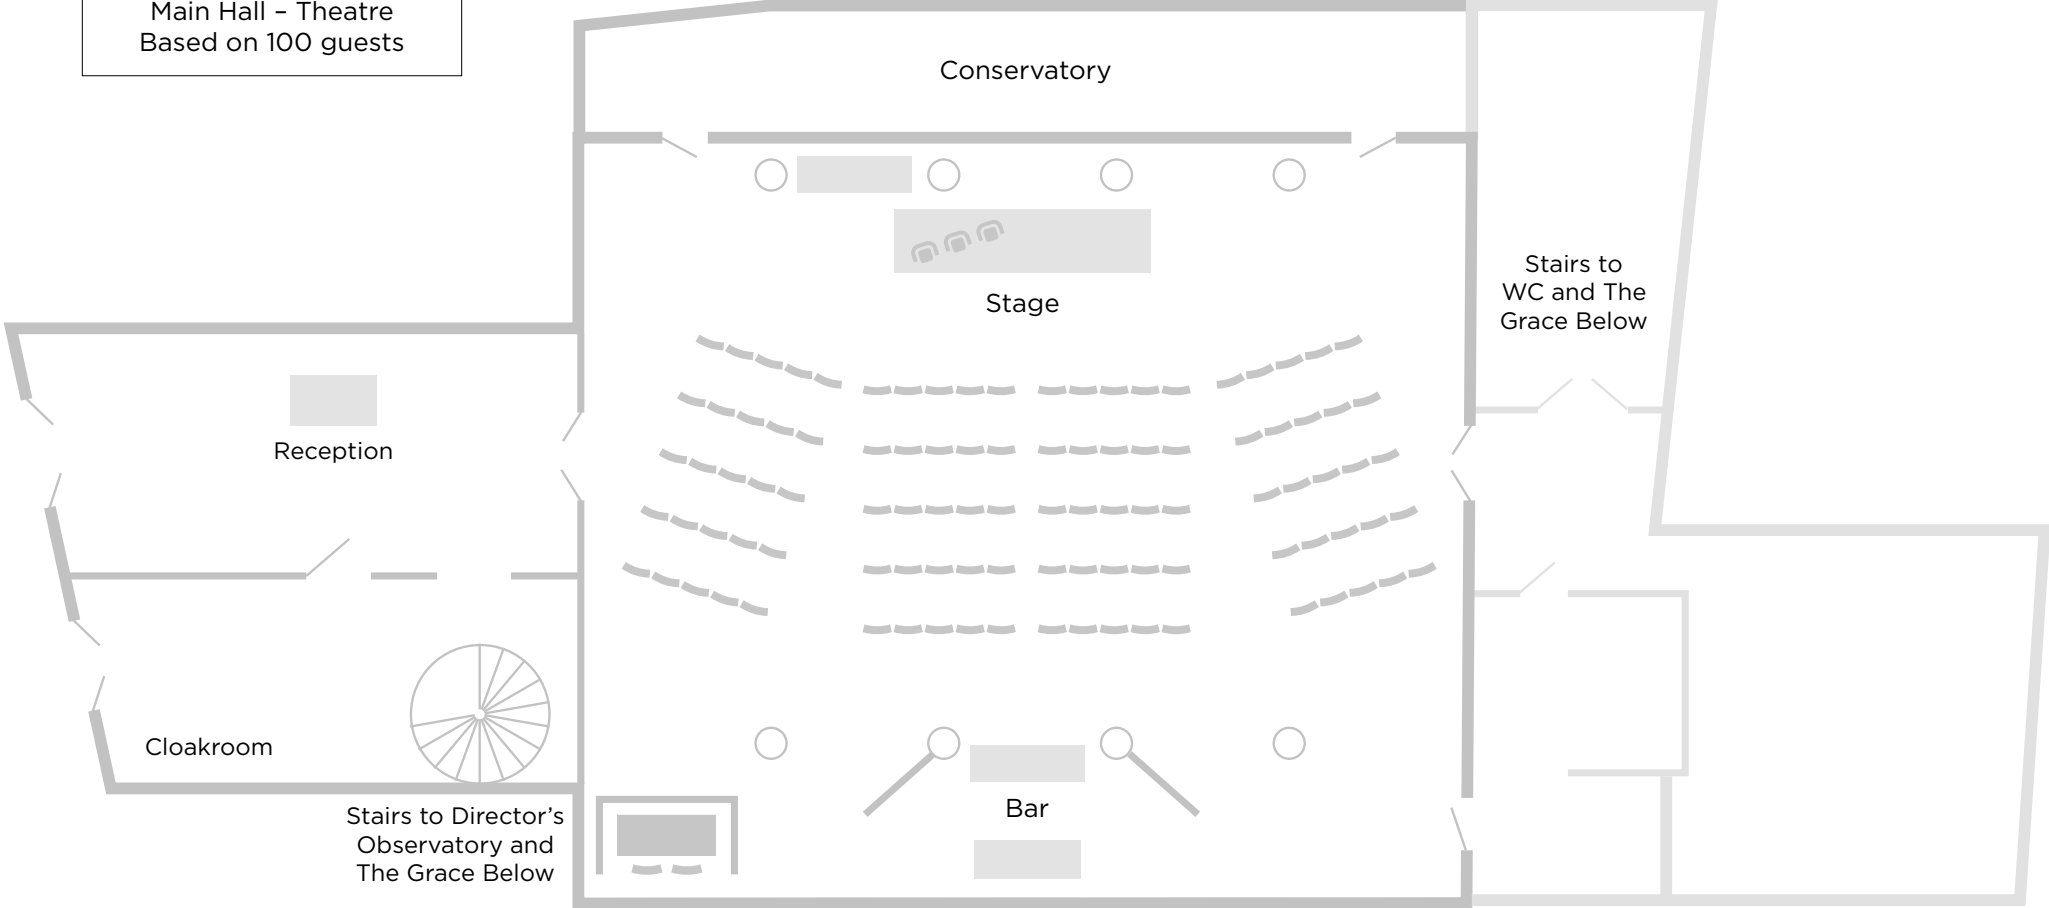

**GRACE HALL**  
LEADENHALL

Main Hall - Cabaret  
Based on 64 guests

**GRACE HALL**  
LEADENHALL

Main Hall - Seated  
Based on 100 guests

**GRACE HALL**  
LEADENHALL

Main Hall - Theatre  
Based on 100 guests

**GRACE HALL**  
LEADENHALL

Main Hall - Banquet  
Based on 80 guests

**GRACE HALL**  
LEADENHALL

Main Hall - Standing  
Based on 350 guests

**GRACE HALL**  
LEADENHALL

Director's Observatory - Theatre  
Based on 25 guests

Window overlooking  
Leadenhall Market

Window overlooking  
Main Hall

Bar Servery

Stairs to Main Hall and  
The Grace Below

**GRACE HALL**  
LEADENHALL

Director's Observatory - Standing  
Based on 80 guests

Window overlooking  
Leadenhall Market

Window overlooking  
Main Hall

Bar Servery

Stairs to Main Hall and  
The Grace Below

**GRACE HALL**  
LEADENHALL

Director's Observatory - Seated Dinner  
Based on 40 guests