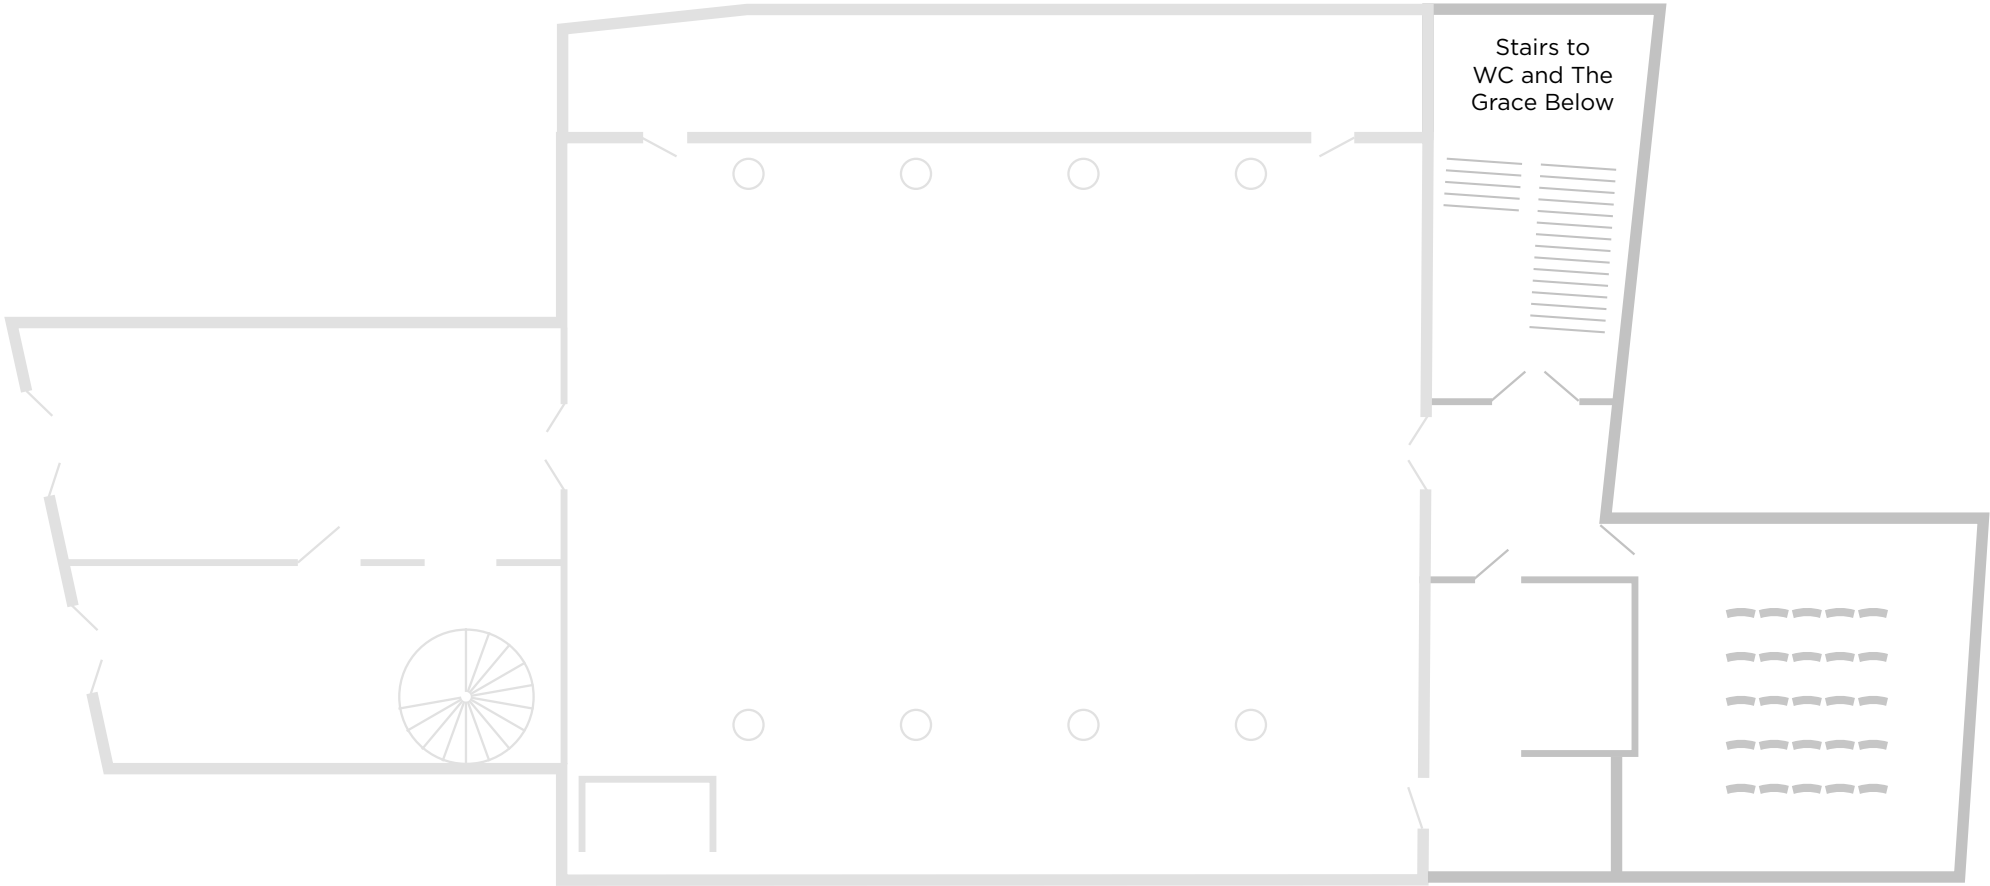

Window overlooking  
Leadenhall Market

Window overlooking  
Main Hall

Bar Servery

Stairs to Main Hall and  
The Grace Below

**GRACE HALL**  
LEADENHALL

Director's Observatory - Standing  
Based on 80 guests

Window overlooking  
Leadenhall Market

Window overlooking  
Main Hall

Bar Servery

Stairs to Main Hall and  
The Grace Below

**GRACE HALL**  
LEADENHALL

Director's Observatory - Seated Dinner  
Based on 40 guests

Stairs to Main Hall and  
The Grace Below

**GRACE HALL**  
LEADENHALL

The Archives - Standing  
Based on 60 guests

**GRACE HALL**  
LEADENHALL

The Archives - Banquet/Boardroom  
Based on 16 guests

**GRACE HALL**  
LEADENHALL

The Archives - Theatre  
Based on 25 guests

**GRACE HALL**  
LEADENHALL

The Grace Below - Seated Dinner  
Based on 30 guests

**GRACE HALL**  
LEADENHALL

The Grace Below - Standing  
Based on 120 guests

**GRACE HALL**  
LEADENHALL