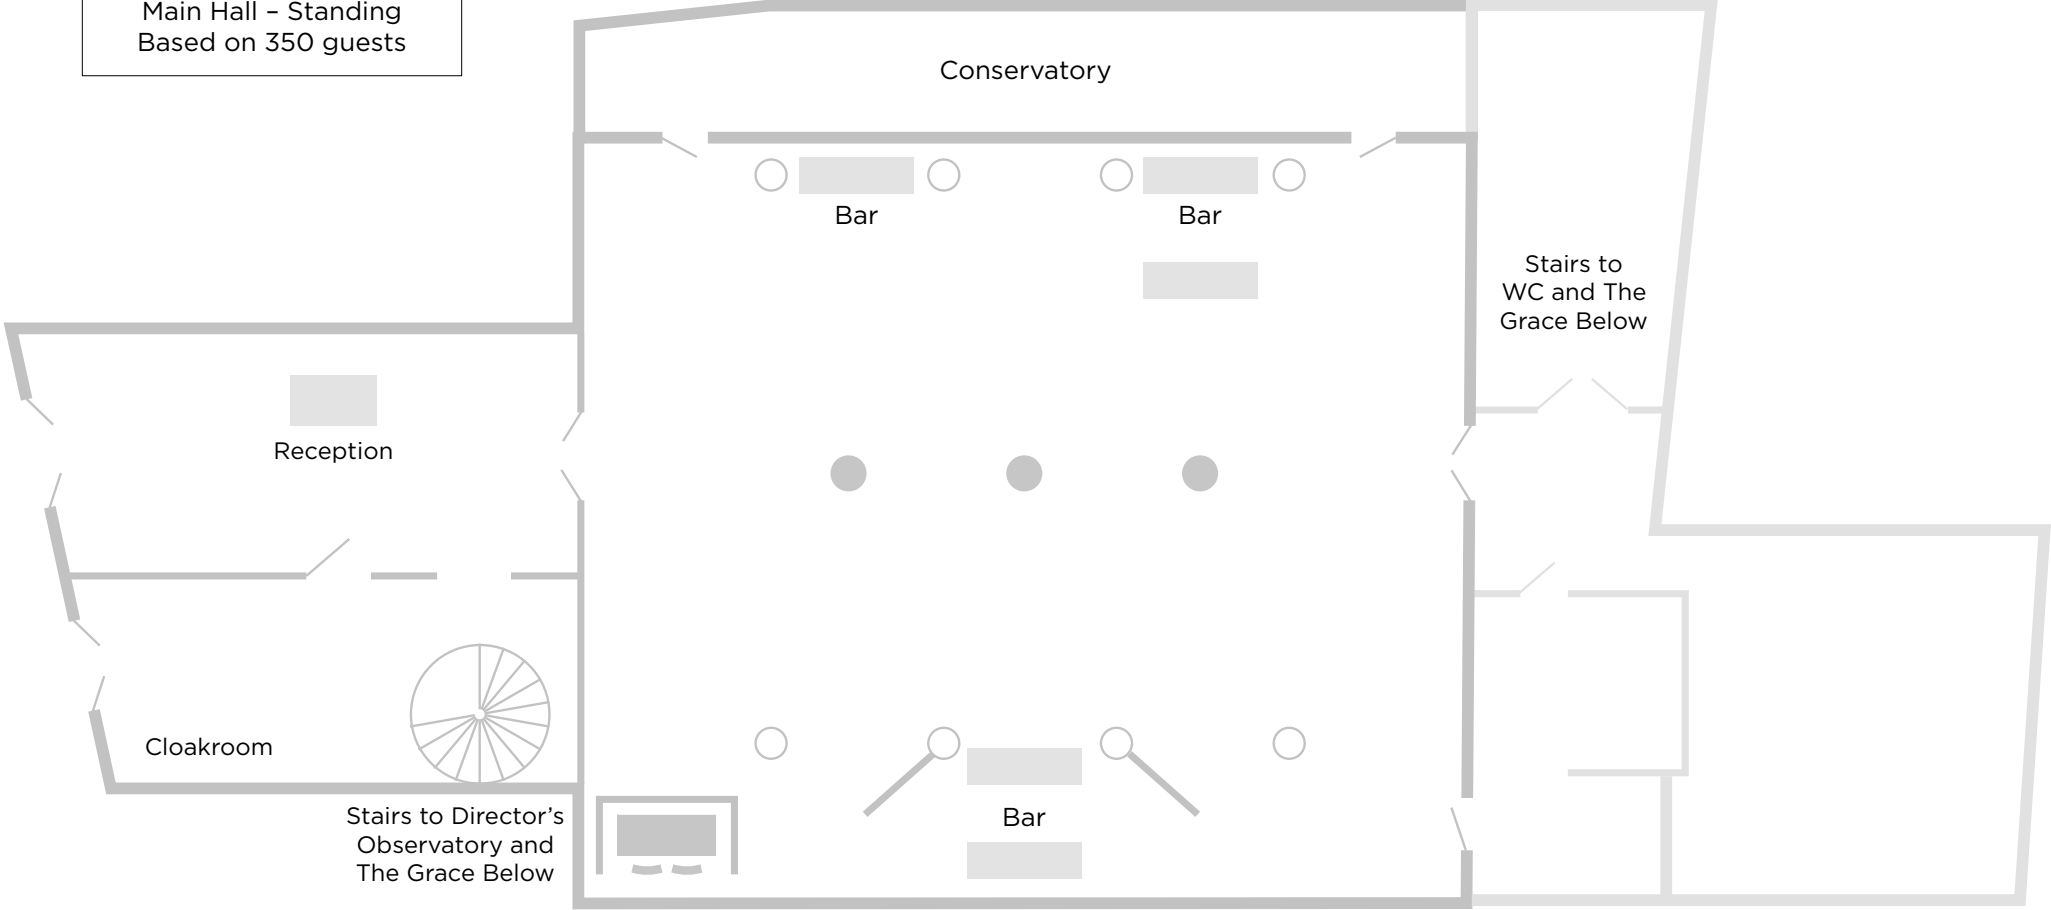

**GRACE HALL**  
LEADENHALL

Main Hall - Cabaret  
Based on 64 guests

**GRACE HALL**  
LEADENHALL

Main Hall - Seated  
Based on 100 guests

**GRACE HALL**  
LEADENHALL

Main Hall - Theatre  
Based on 100 guests

**GRACE HALL**  
LEADENHALL

Main Hall - Banquet  
Based on 80 guests

**GRACE HALL**  
LEADENHALL

Main Hall - Standing  
Based on 350 guests

**GRACE HALL**  
LEADENHALL

Director's Observatory - Theatre  
Based on 25 guests

Window overlooking  
Leadenhall Market

Window overlooking  
Main Hall

Bar Servery

Stairs to Main Hall and  
The Grace Below

**GRACE HALL**  
LEADENHALL

Director's Observatory - Standing  
Based on 80 guests

Window overlooking  
Leadenhall Market

Window overlooking  
Main Hall

Bar Servery

Stairs to Main Hall and  
The Grace Below

**GRACE HALL**  
LEADENHALL

Director's Observatory - Seated Dinner  
Based on 40 guests