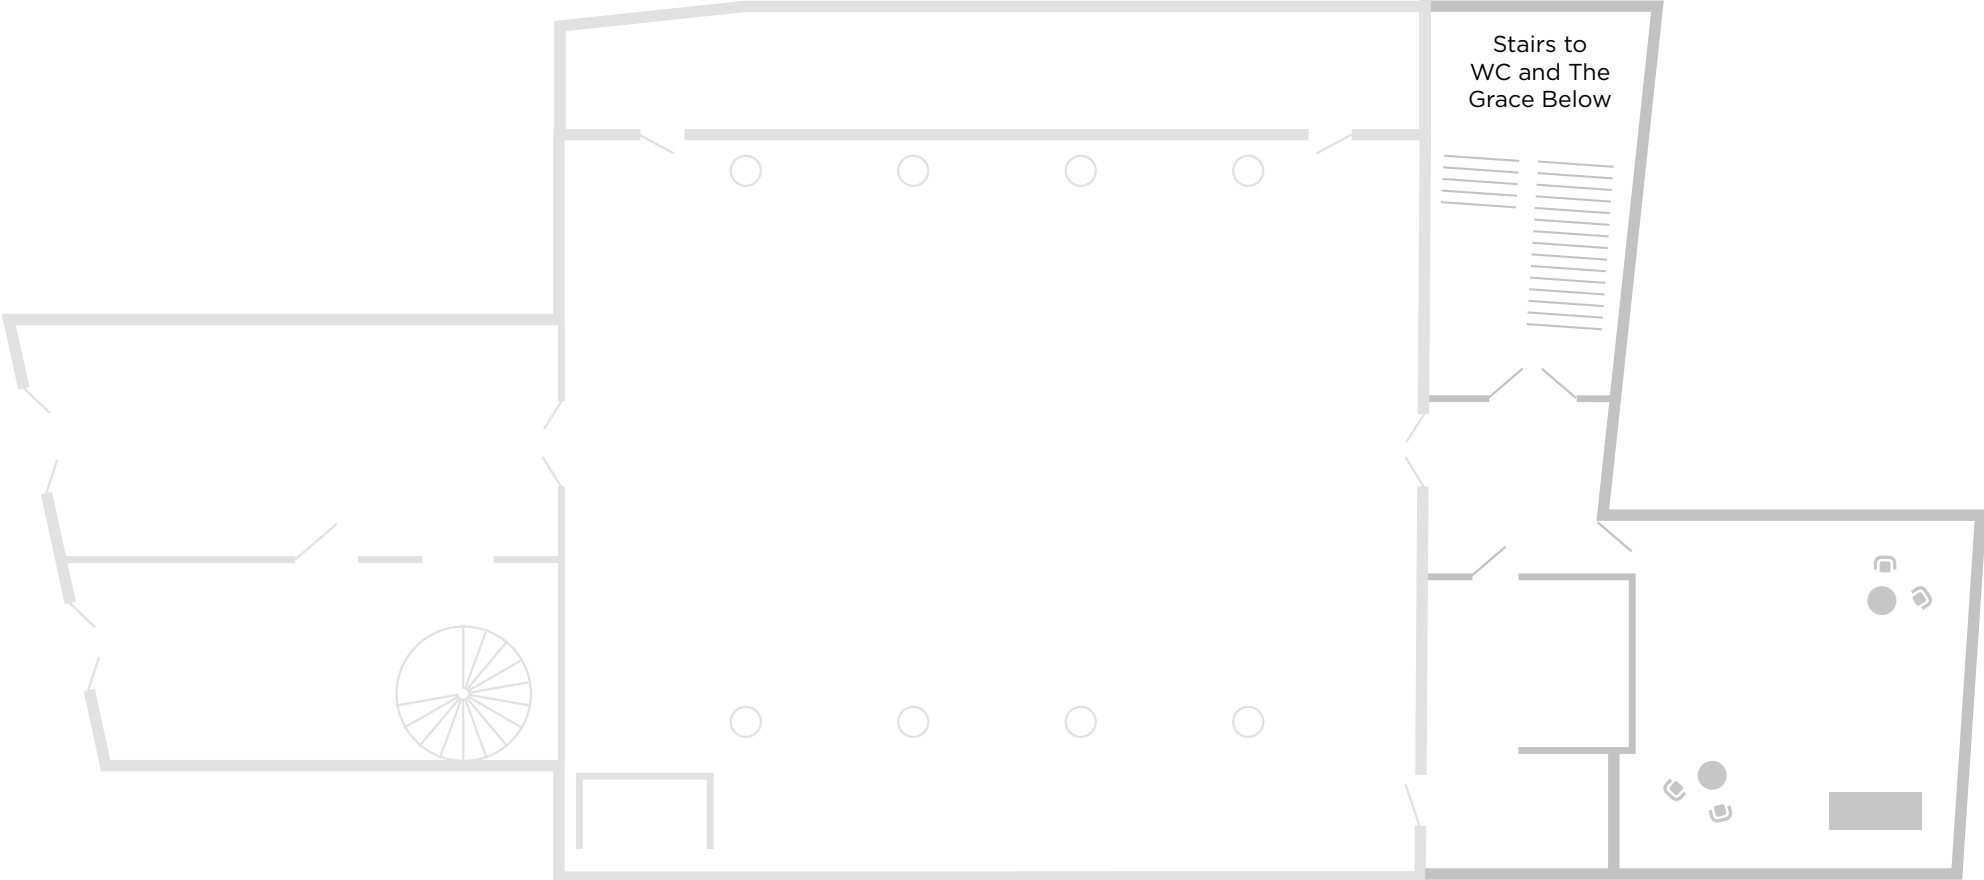

Window overlooking  
Leadenhall Market

Window overlooking  
Main Hall

Bar Servery

Stairs to Main Hall and  
The Grace Below

**GRACE HALL**  
LEADENHALL

Director's Observatory - Standing  
Based on 80 guests

Window overlooking  
Leadenhall Market

Window overlooking  
Main Hall

Bar Servery

Stairs to Main Hall and  
The Grace Below

**GRACE HALL**  
LEADENHALL

Director's Observatory - Seated Dinner  
Based on 40 guests

Stairs to Main Hall and  
The Grace Below

**GRACE HALL**  
LEADENHALL

The Archives - Standing  
Based on 60 guests

**GRACE HALL**  
LEADENHALL

The Archives - Banquet/Boardroom  
Based on 16 guests

**GRACE HALL**  
LEADENHALL

The Archives - Theatre  
Based on 25 guests

**GRACE HALL**  
LEADENHALL

The Grace Below - Seated Dinner  
Based on 30 guests

**GRACE HALL**  
LEADENHALL

The Grace Below - Standing  
Based on 120 guests

**GRACE HALL**  
LEADENHALL