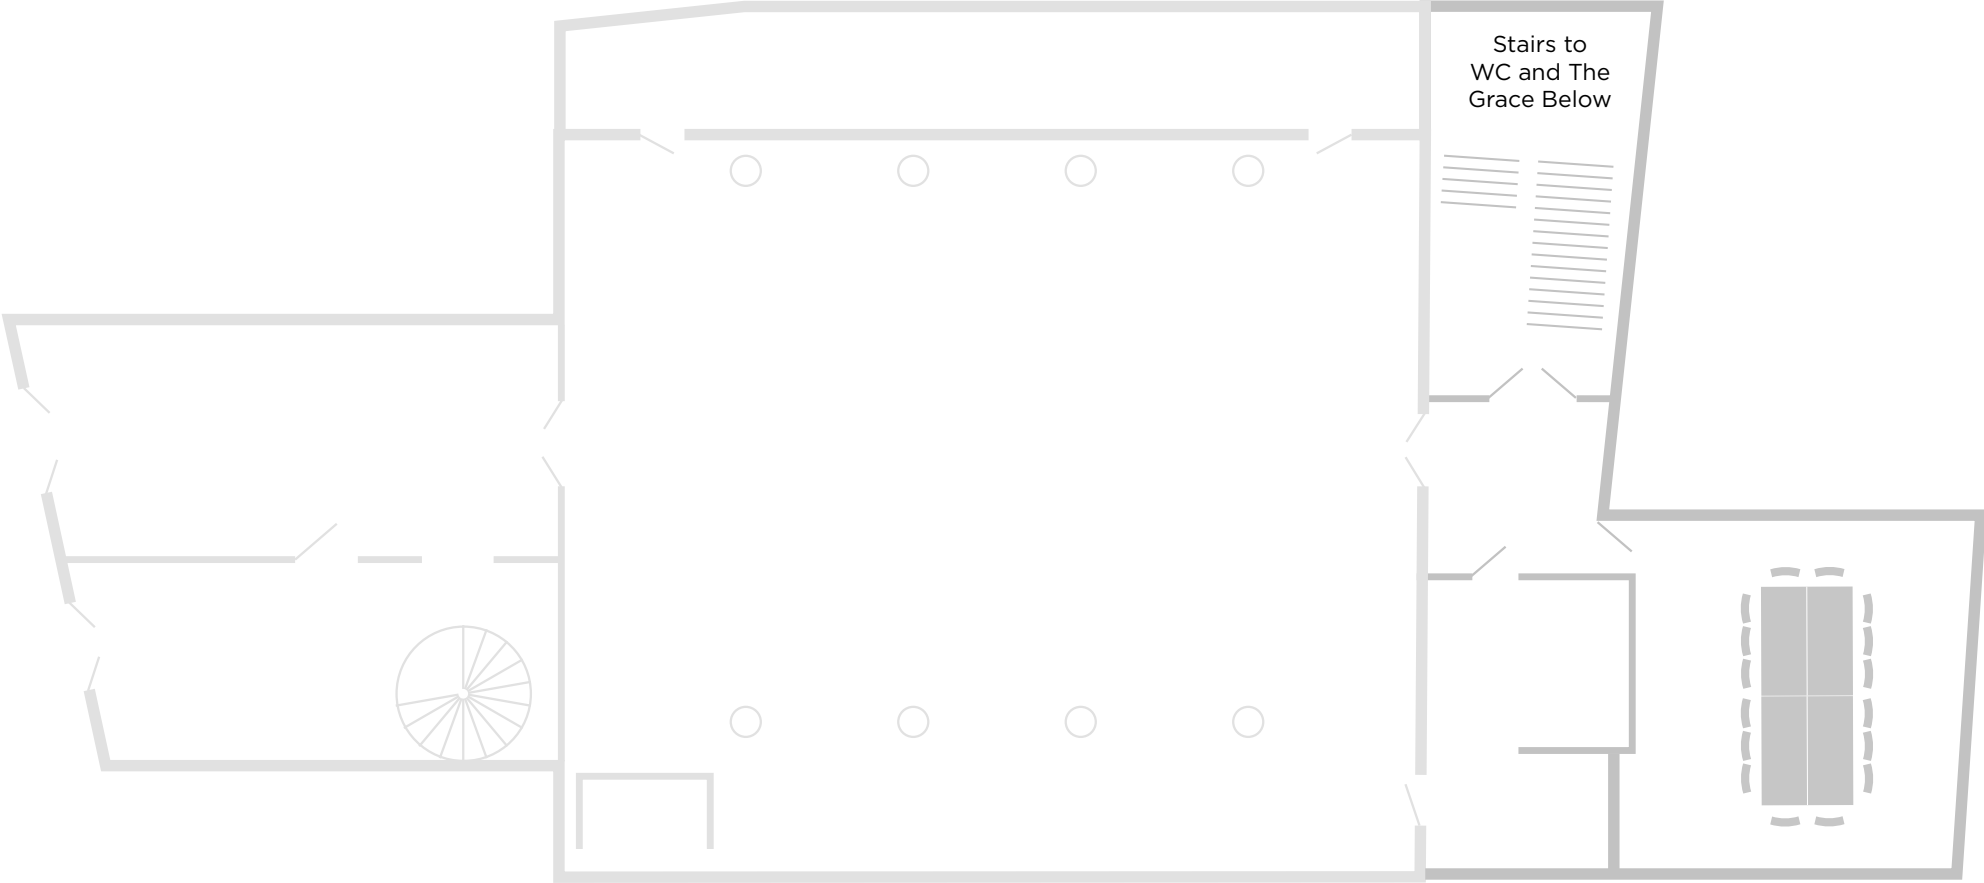

Window overlooking  
Leadenhall Market

Window overlooking  
Main Hall

Bar Servery

Stairs to Main Hall and  
The Grace Below

**GRACE HALL**  
LEADENHALL

Director's Observatory - Standing  
Based on 80 guests

Window overlooking  
Leadenhall Market

Window overlooking  
Main Hall

Bar Servery

Stairs to Main Hall and  
The Grace Below

**GRACE HALL**  
LEADENHALL

Director's Observatory - Seated Dinner  
Based on 40 guests

Stairs to Main Hall and  
The Grace Below

**GRACE HALL**  
LEADENHALL

The Archives - Standing  
Based on 60 guests

**GRACE HALL**  
LEADENHALL

The Archives - Banquet/Boardroom  
Based on 16 guests

**GRACE HALL**  
LEADENHALL

The Archives - Theatre  
Based on 25 guests

**GRACE HALL**  
LEADENHALL

The Grace Below - Seated Dinner  
Based on 30 guests

**GRACE HALL**  
LEADENHALL

The Grace Below - Standing  
Based on 120 guests

**GRACE HALL**  
LEADENHALL