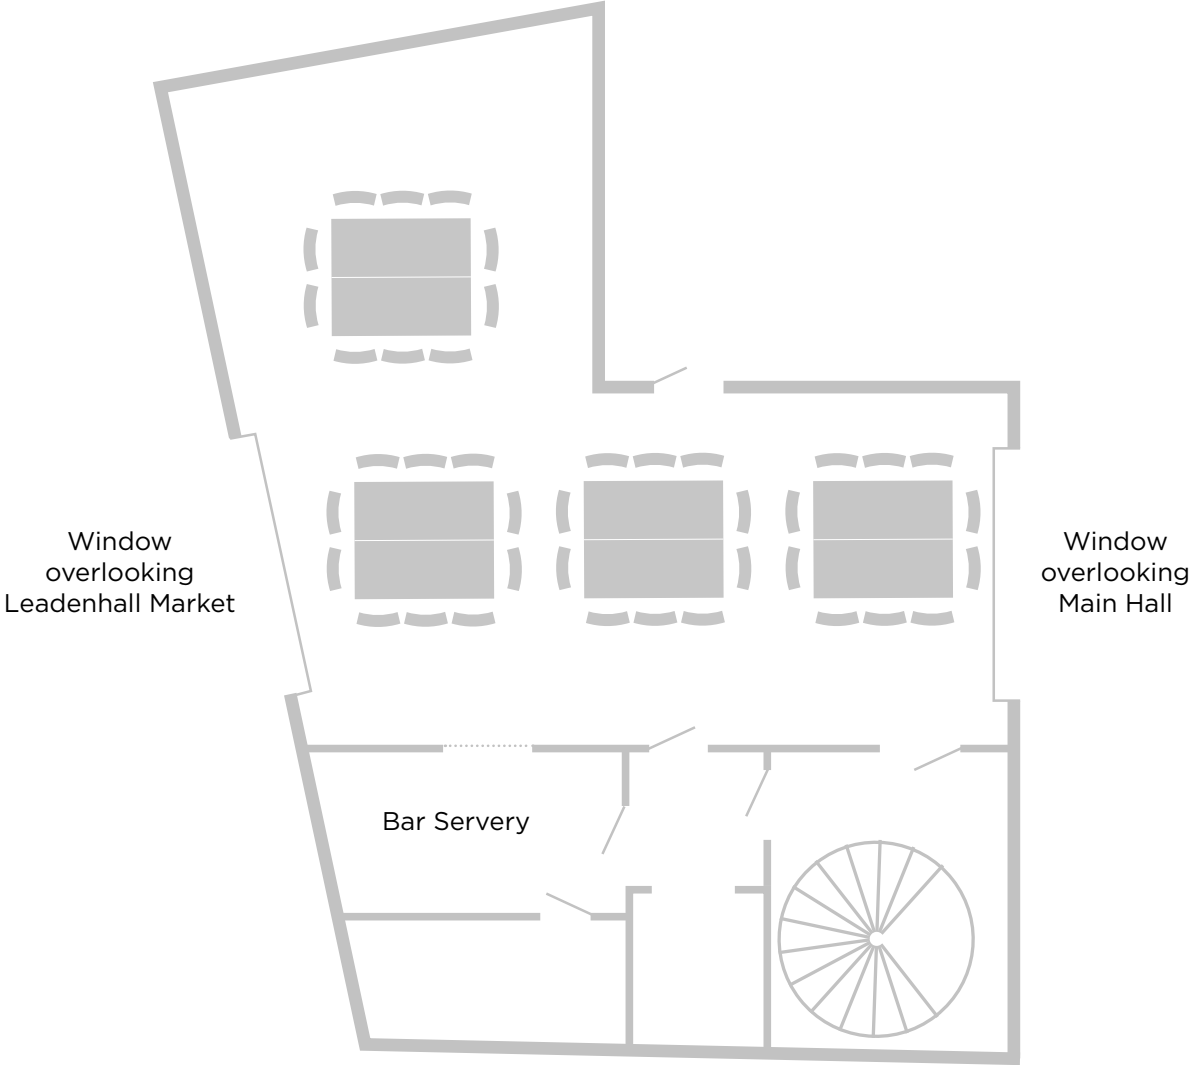

Window overlooking  
Leadenhall Market

Window overlooking  
Main Hall

Bar Servery

Stairs to Main Hall and  
The Grace Below

**GRACE HALL**  
LEADENHALL

Director's Observatory - Standing  
Based on 80 guests

Window overlooking  
Leadenhall Market

Window overlooking  
Main Hall

Bar Servery

Stairs to Main Hall and  
The Grace Below

**GRACE HALL**  
LEADENHALL

Director's Observatory - Seated Dinner  
Based on 40 guests

Stairs to Main Hall and  
The Grace Below

**GRACE HALL**  
LEADENHALL

The Archives - Standing  
Based on 60 guests

**GRACE HALL**  
LEADENHALL

The Archives - Banquet/Boardroom  
Based on 16 guests

**GRACE HALL**  
LEADENHALL

The Archives - Theatre  
Based on 25 guests

**GRACE HALL**  
LEADENHALL

The Grace Below - Seated Dinner  
Based on 30 guests

**GRACE HALL**  
LEADENHALL

The Grace Below - Standing  
Based on 120 guests

**GRACE HALL**  
LEADENHALL