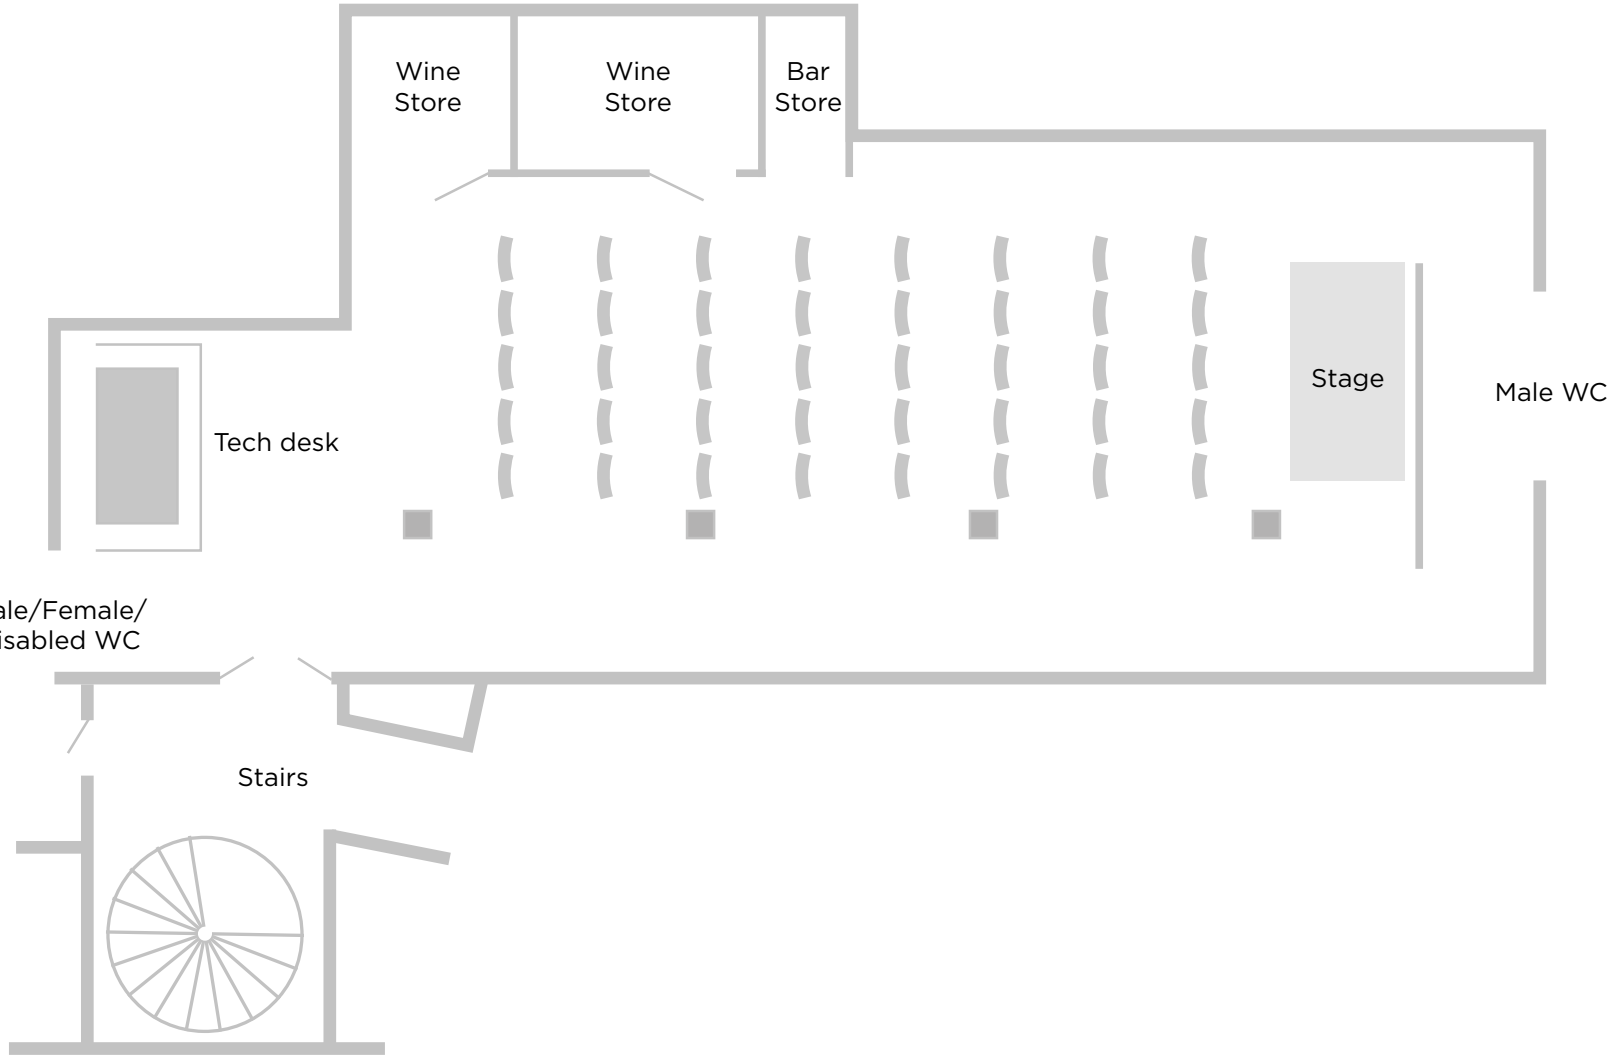

Window overlooking  
Leadenhall Market

Window overlooking  
Main Hall

Bar Servery

Stairs to Main Hall and  
The Grace Below

**GRACE HALL**  
LEADENHALL

Director's Observatory - Standing  
Based on 80 guests

Window overlooking  
Leadenhall Market

Window overlooking  
Main Hall

Bar Servery

Stairs to Main Hall and  
The Grace Below

**GRACE HALL**  
LEADENHALL

Director's Observatory - Seated Dinner  
Based on 40 guests

The Archives - Theatre  
Based on 25 guests

**GRACE HALL**  
LEADENHALL

The Grace Below - Seated Dinner  
Based on 30 guests

**GRACE HALL**  
LEADENHALL

The Grace Below - Standing  
Based on 120 guests

**GRACE HALL**  
LEADENHALL

The Grace Below - Theatre  
Based on 30 guests

**GRACE HALL**  
LEADENHALL

The Grace Below - Banquet/Boardroom  
Based on 34 guests