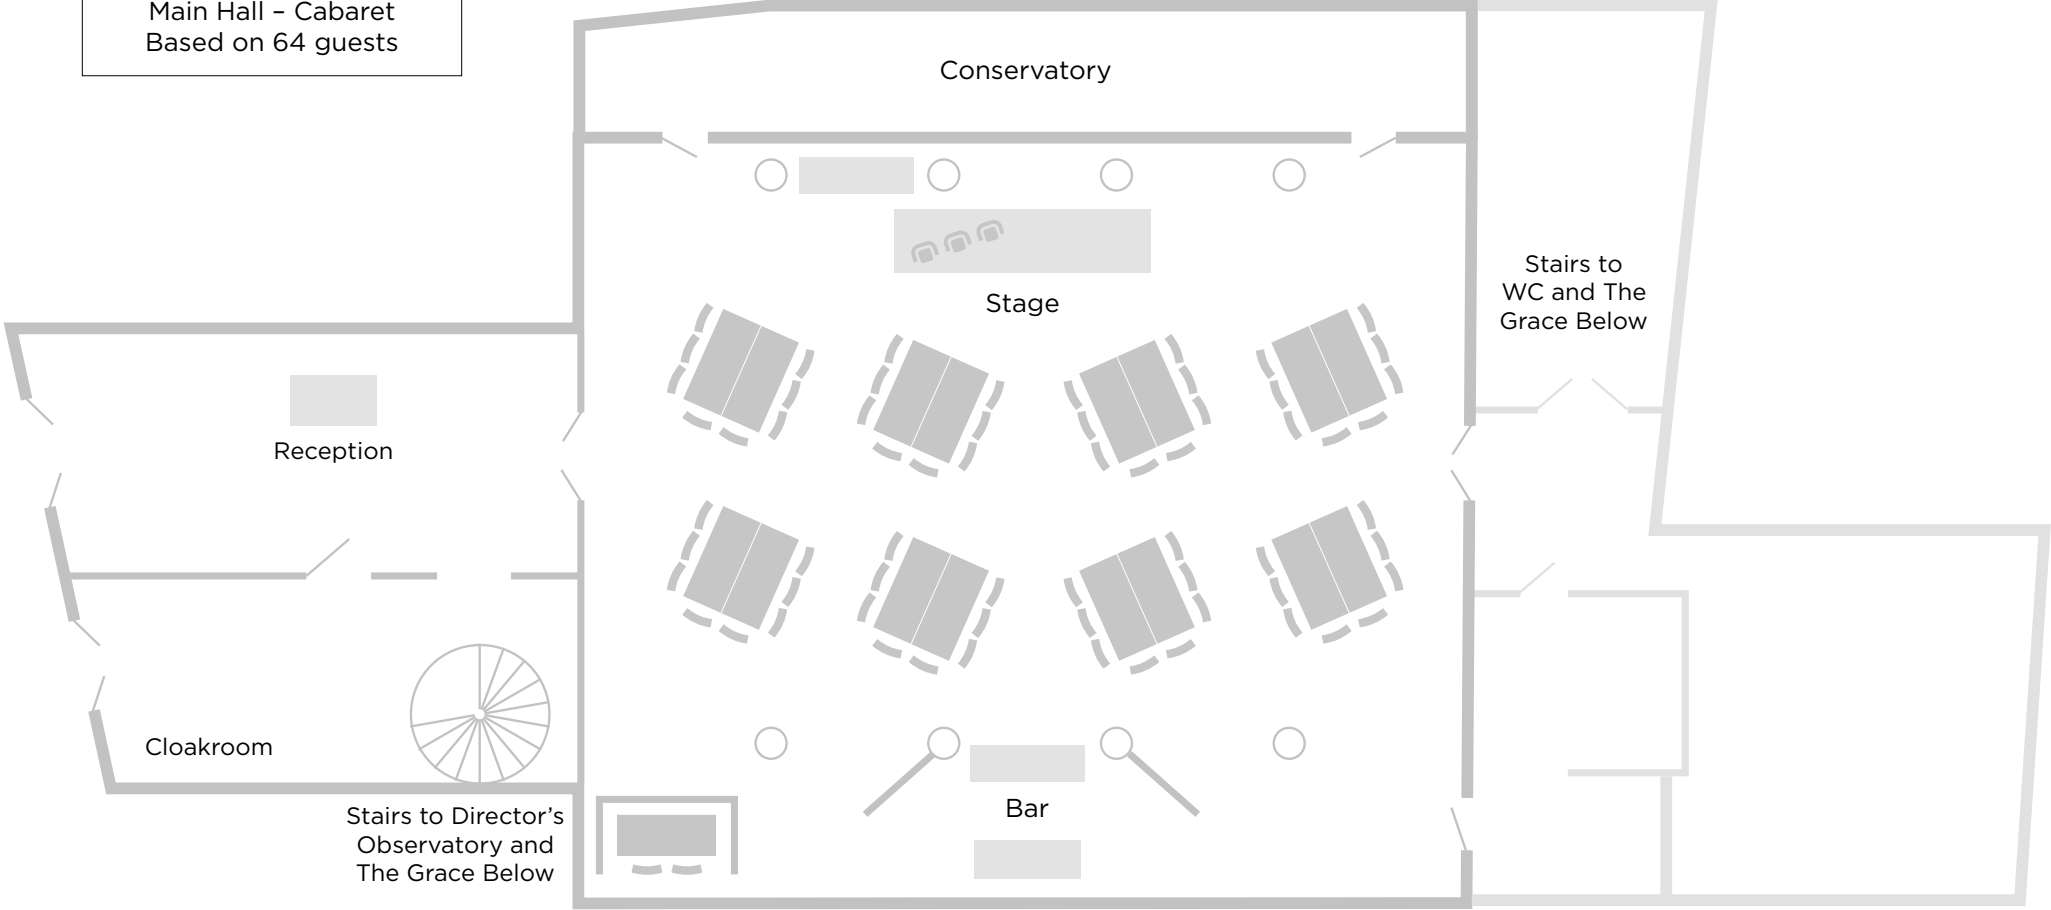

**GRACE HALL**  
LEADENHALL

Main Hall - Cabaret  
Based on 64 guests

**GRACE HALL**  
LEADENHALL

Main Hall - Seated  
Based on 100 guests

**GRACE HALL**  
LEADENHALL

Main Hall - Theatre  
Based on 100 guests

**GRACE HALL**  
LEADENHALL

Main Hall - Banquet  
Based on 80 guests

**GRACE HALL**  
LEADENHALL

Main Hall - Standing  
Based on 350 guests

**GRACE HALL**  
LEADENHALL

Director's Observatory - Theatre  
Based on 25 guests

Window overlooking  
Leadenhall Market

Window overlooking  
Main Hall

Bar Servery

Stairs to Main Hall and  
The Grace Below

**GRACE HALL**  
LEADENHALL

Director's Observatory - Standing  
Based on 80 guests

Window overlooking  
Leadenhall Market

Window overlooking  
Main Hall

Bar Servery

Stairs to Main Hall and  
The Grace Below

**GRACE HALL**  
LEADENHALL

Director's Observatory - Seated Dinner  
Based on 40 guests